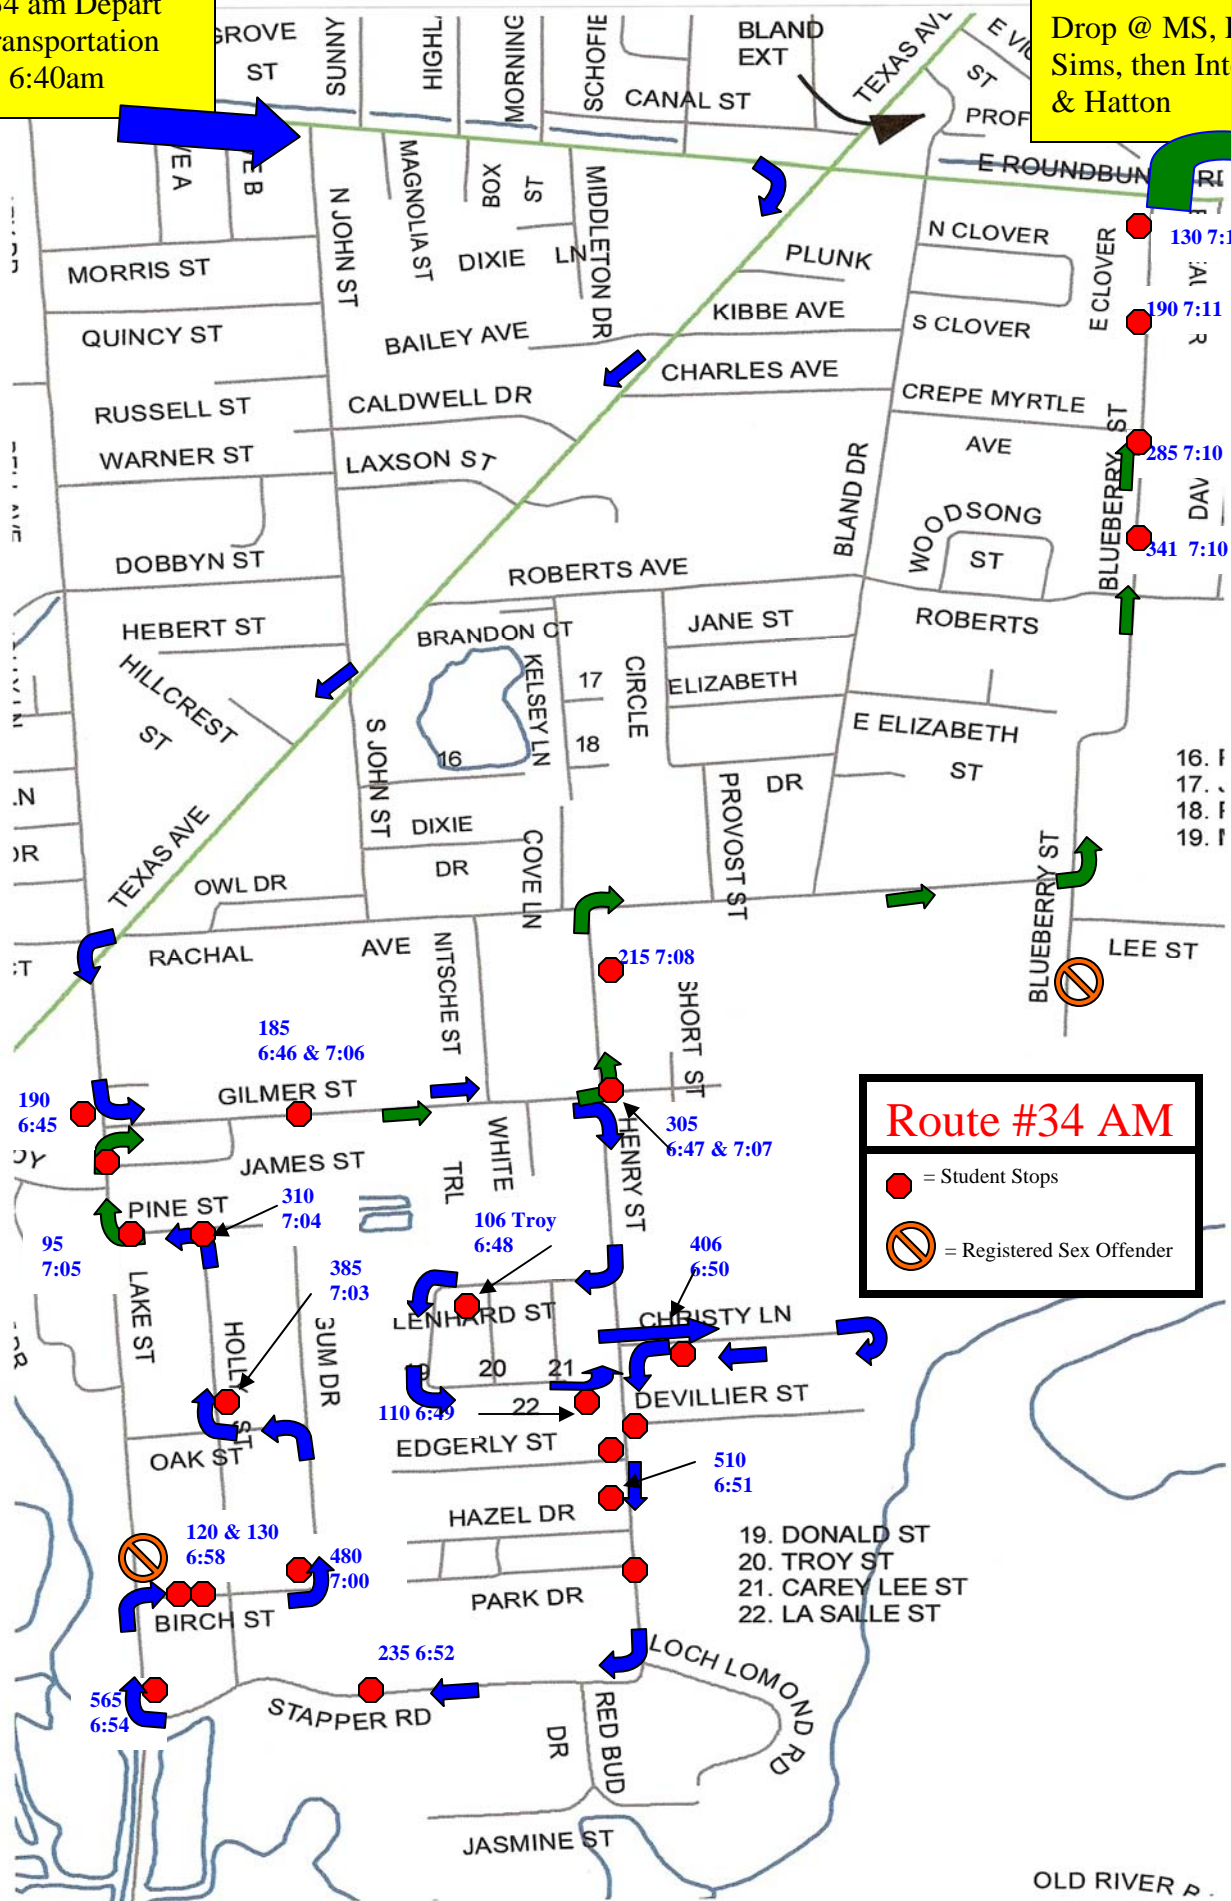

#34 am Depart
Transportation
@ 6:40am

Drop @ MS, HS,
Sims, then Inter.,
& Hatton

Route #34 AM

- = Student Stops
- ⊘ = Registered Sex Offender