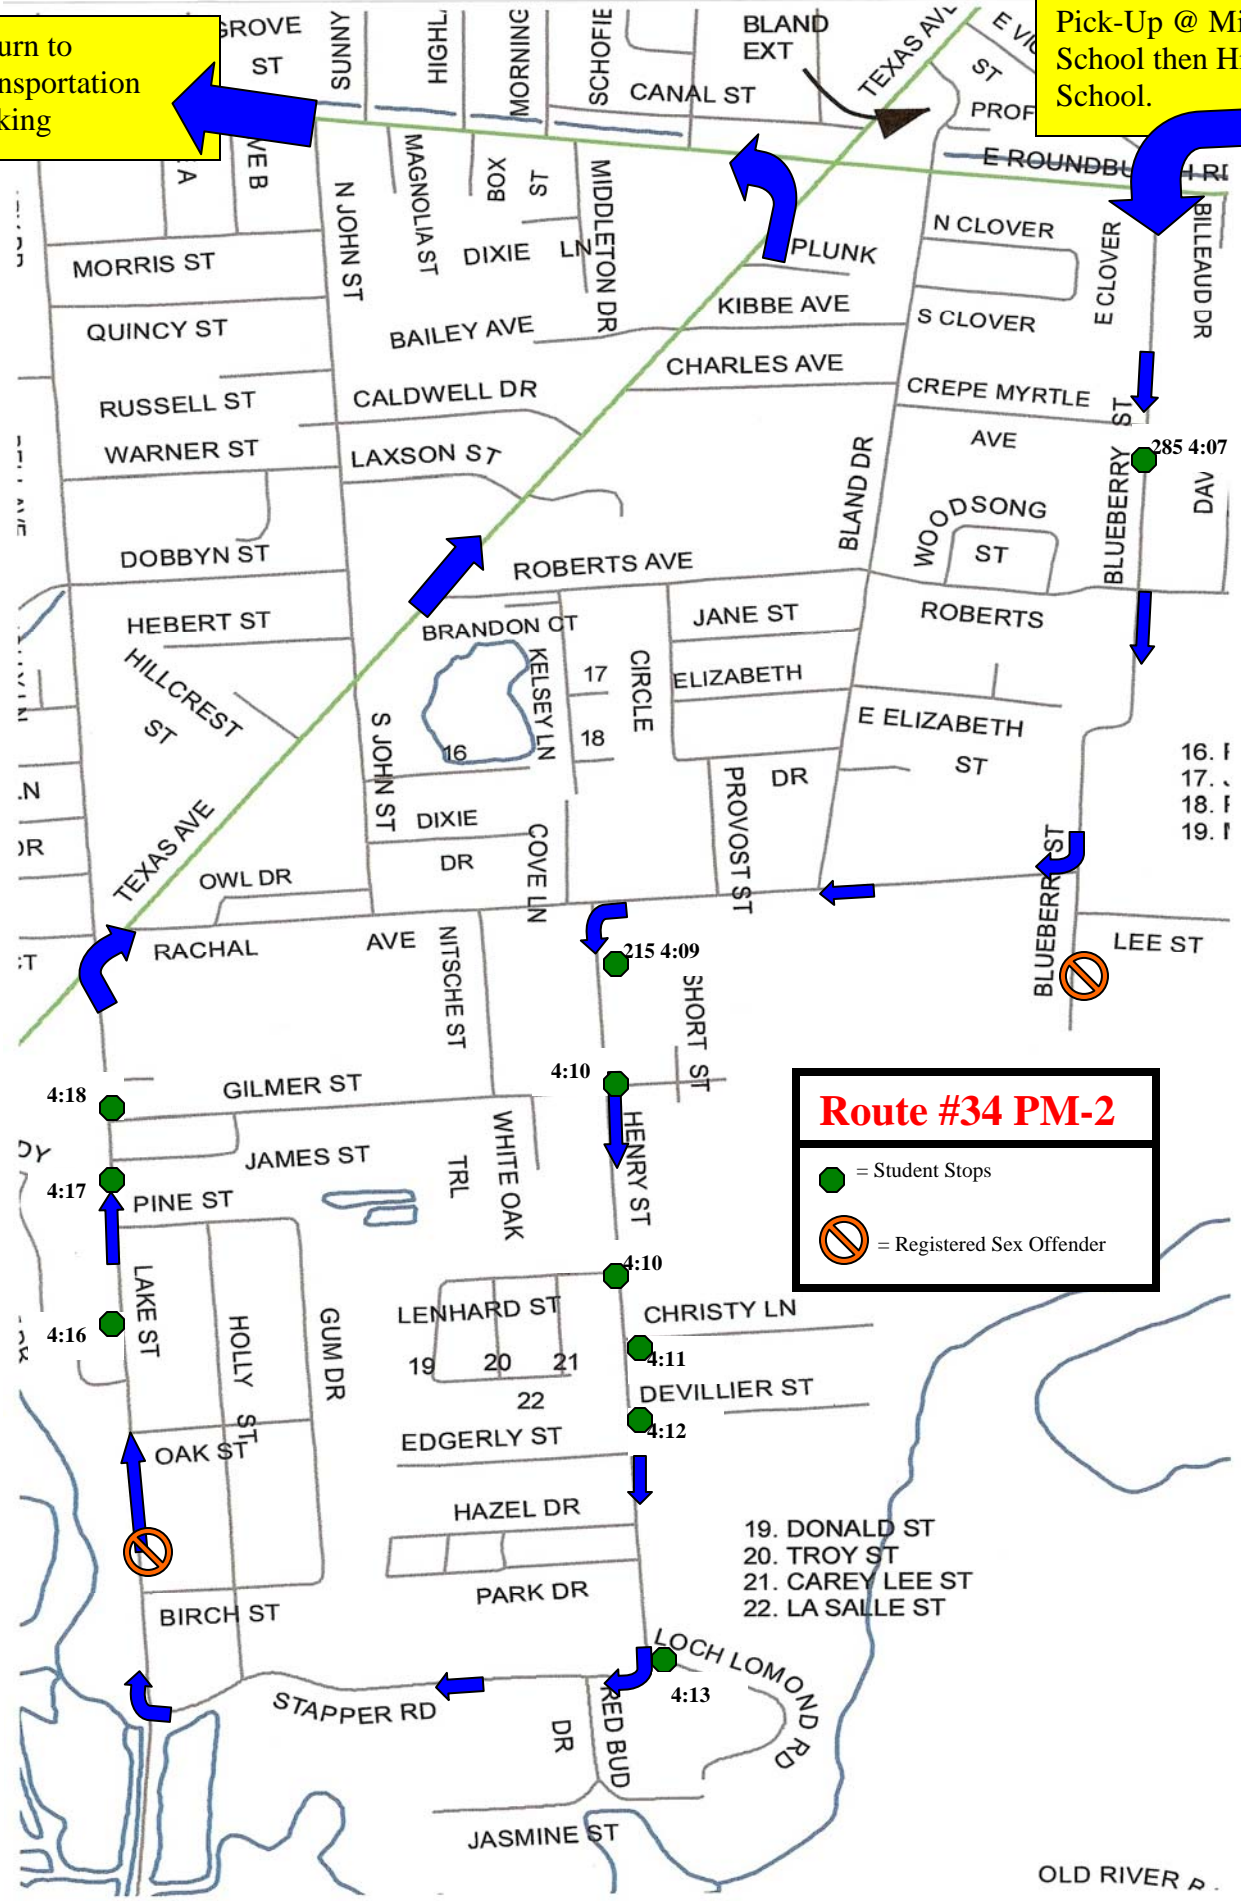

Return to Transportation Parking

Pick-Up @ Middle School then High School.

Route #34 PM-2

- = Student Stops
- ⊘ = Registered Sex Offender